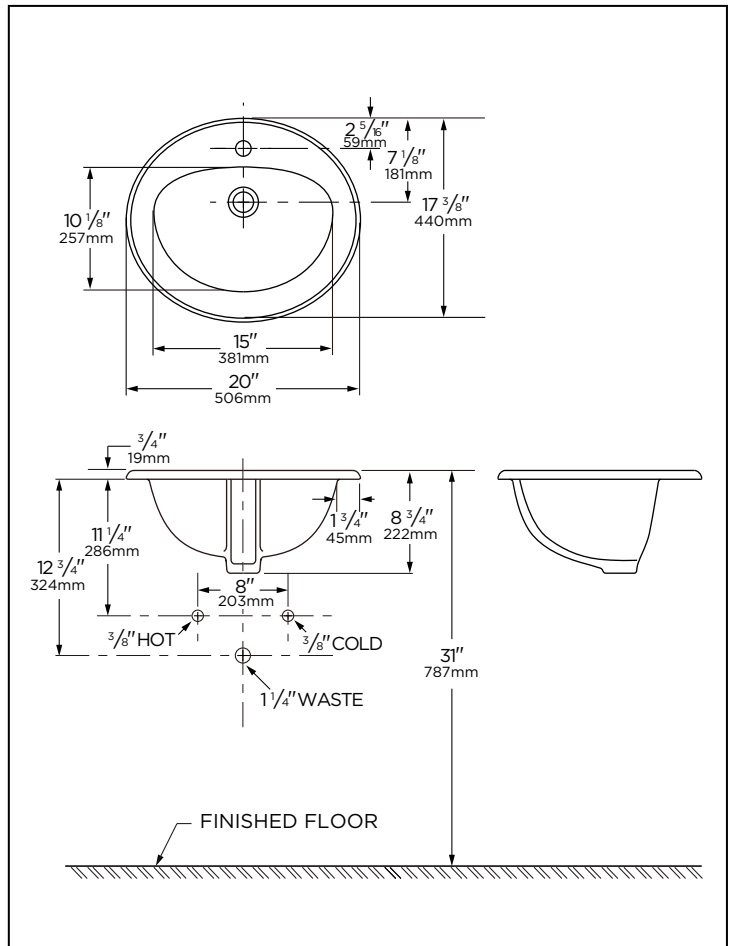

Warranty:

- Limited Lifetime on Vitreous China, refer to the website for more details.

NOTES: All dimensions are in inches and millimeters. Illustrations may not be drawn to scale.

IMPORTANT: Dimensions of fixtures are nominal and may vary within the range of tolerances established by ASME standard A 112.19.2

PLUMBERS NOTE: Provide suitable reinforcement for all wall supports.