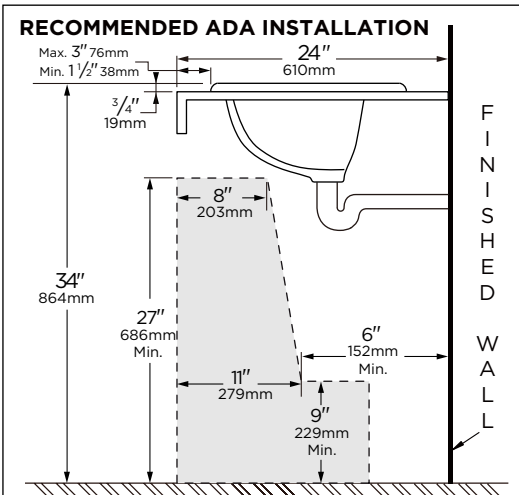

Warranty:

- Limited Lifetime on Vitreous China, refer to the website for more details.

NOTES: All dimensions are in inches and millimeters. Illustrations may not be drawn to scale.

IMPORTANT: Dimensions of fixtures are nominal and may vary within the range of tolerances established by ASME standard A 112.19.2

PLUMBERS NOTE: Provide suitable reinforcement for all wall supports.