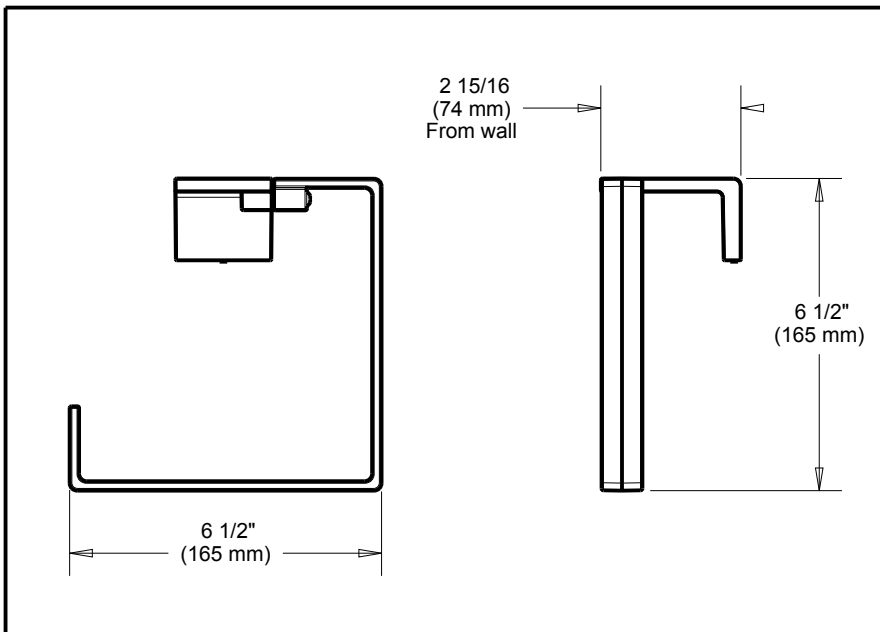

DELTA[®] ACCESSORIES

- Vero™ Bath Collection
- Towel Ring

Submitted Model No.: _____

Specific Features: _____

STANDARD SPECIFICATIONS:

- Wood blocking is preferable behind all wall surfaces. If wood blocking is not available, the following fasteners are suggested: Tile/Masonry-Plastic or lead Anchors Plaster/drywall-Toggle bolts.
- Mounting hardware and mounting template included with product.